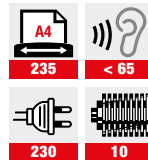

SPECIFICATIONS	2500 S	2500 C
Shred size	4,1 mm	4 x 39 mm
Bin volume	32 l	32 l
Suitable for	1-2 persons	1-2 persons
Security level DIN 66399	P-2 / O-1 / T-2	P-4 / F-1 / O-3 / T-4
Shredding capacity*	16 sheets 70 g/m ²	12 sheets 70 g/m ²
	15 sheets 80 g/m ²	11 sheets 80 g/m ²
Cutting speed	0,04 m/sec	0,04 m/sec
Throughput**	70g/m ²	162 sheets/min.
	80g/m ²	152 sheets/min.
Noise Level	< 65 dB	< 65 dB
Input	220-240 V,	220-240 V,
	50-60 Hz	50-60 Hz
Also shreds:	  	  
Weight	10,2 kg	11,6 kg
Dimensions (WxDxH)	40 x 30 x 60 cm	40 x 30 x 60 cm