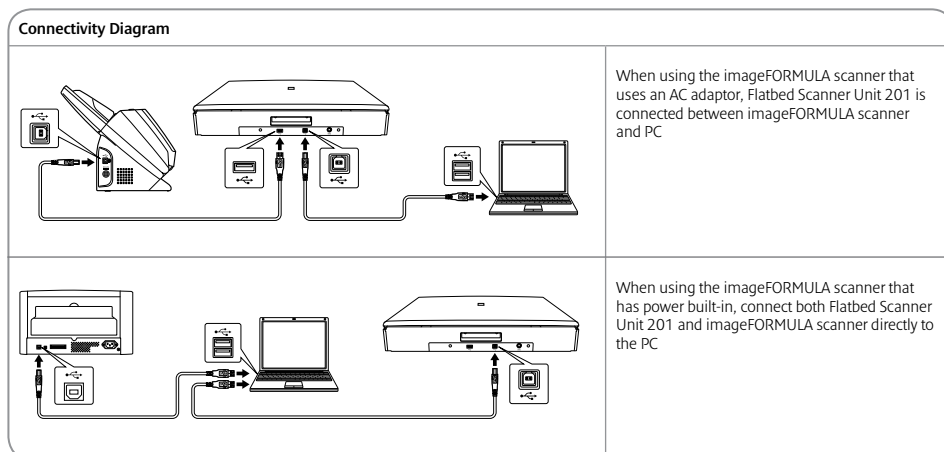

Some images are simulated for clarity of reproduction. All data is based on Canon's standard testing methods. This leaflet and the specification of the product have been developed prior to the date of the product launch. Final specifications are subject to change without notice. ™ and ©; all company and / or product names are trademarks and / or registered trademarks of their respective manufacturers in their markets and / or countries.

Compatible imageFORMULA Scanners

	DR-M160	DR-6030C	DR-6050C DR-7550C DR-9050C	DR-X10C
Document Size	A4	A3	A3	A3
Feeder Type	ADF	ADF	ADF	ADF
Reading Speed (A4, 200dpi, Portrait) B & W / Greyscale	60ppm / 120ipm	60ppm / 120ipm	60ppm / 120ipm 75ppm / 150ipm 90ppm / 180ipm	100ppm / 200ipm
	Colour	60ppm / 120ipm	60ppm / 120ipm 75ppm / 150ipm 90ppm / 180ipm	100ppm / 200ipm
Feeder Capacity (80g/m²)	60 sheets	100 sheets	300 sheets 500 sheets 500 sheets	500 sheets
Suggested Daily Duty Cycle (Scans/day)	7,000	10,000	20,000 22,500 27,000	60,000
Bundled Software	CaptureOnTouch CapturePerfect eCopy PDF Pro Office Kofax VRS	CapturePerfect Kofax VRS	CapturePerfect Kofax VRS	CapturePerfect

Canon (UK) Ltd
Woodhatch, Reigate
Surrey, RH2 8BF
Tel: 01737 220000
Fax: 01737 220022
canon.co.uk/scanners

Canon Electronics Inc
canon.com

Canon Europe
canon-europe.com

English Edition 0170W162
© Canon Europa N.V.
2012