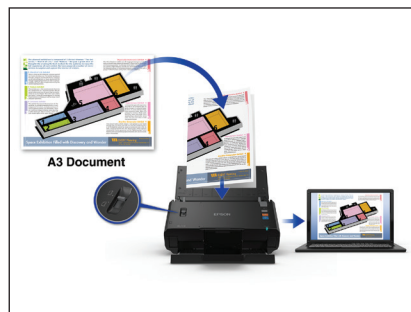

Scan folded sheets

WorkForce® DS-510 Color Document Scanner

Specifications

Product Name	Product Code	UPC
WorkForce DS-510	B11B209201	0 10343 90530 6
Scanner		
Type	Sheet-fed, one pass duplex color scanner	
Photoelectric Device	1 line CMOS Contact Image Sensor (CIS)	
Optical Resolution	600 dpi	
Output Resolution	75 to 1200 dpi	
Effective Pixels	5,100 x 21,600 pixels	
Color Scan Mode (output bit depth)	48-bit internal/24-bit external	
Grayscale Scan Mode (output bit depth)	16-bit internal/8-bit external	
Monochrome (output bit depth)	1-bit	
Automatic Document Feeder Capacity	50 sheets Speed 26 ppm (Simplex)¹ 52 ipm (Duplex) (letter-sized scans at 300 dpi, B&W/Color)¹ Paper size Minimum: 2.1" x 2.9" Maximum 8.5" x 36" Paper weight 50 to 209 g/m2	
Buttons	3 push buttons: Power, Start and Stop	
Light Source	Three Color RGB LED	
Interface	Hi-Speed USB 2.0 Optional Network Module (RJ-45, 10BaseT/100BaseTX)	
Scan Speed (letter sized)	26 ppm/52 ipm: 200 dpi Black & White, Color, Gray 26 ppm/52 ipm: 300 dpi Black & White, Color, Gray 18 ppm/36 ipm: 400 dpi Black & White, Gray 5 ppm/10 ipm: 400 dpi Color 18 ppm/36 ipm: 600 dpi Black & White, Gray 5 ppm/10 ipm: 600 dpi Color	
Reliability	Daily duty cycle: 3000 sheets Consumables Roller assembly kit: 100,000 cycles	
System Requirements	Windows® 8, Windows 7, Windows Vista® (32/64-bit), Windows XP Professional x64, Windows XP Professional, Windows XP Home Edition Mac OS® X 10.8.x, 10.7.x, 10.6.x, 10.5.8	

Product/Accessory Part Number	
Roller Assembly Kit	B12B813561
Carrier Sheets	B12B813431
Network Interface Unit	B12B808441
General	
Environmental Conditions	Temperature Operating: 41 ° to 95 °F (5 ° to 35 °C) Humidity: 10 – 80% (no condensation)
Eco Features	RoHS compliant Recyclable product⁴ Epson America, Inc. is a SmartWay^{SM} Transport Partner⁵
Power Requirements	Voltage: 100 – 240 VAC Frequency: 50 – 60 Hz Power consumption: 18 W Ready: 7 W Sleep: 1.6 W Off: 0.4 W
Software Included	Epson® Scan, Document Capture Pro, ABBYY® FineReader® OCR, NewSoft™ Presto!® BizCard OCR (Windows on CD, Mac via web download), EMC Captiva ISIS (Windows only, via web download)
Driver Support	TWAIN, ISIS
Other Features	Rigid plastic ID card scanning (including embossed cards) Business card scanning Oversized folded document scanning without carrier sheet 30 user-definable scan job settings Optional Network Interface Security lock (Kensington® type)
Weight and Dimensions (W x D x H)	Product Only: 5.5 lb, 11.7" x 6.0" x 6.1" Product in Package: 8.6 lb, 16.5" x 9.5" x 11.0"
What's Inside the Box	WorkForce DS-510, CD-ROM with scanner software, Start Here poster, Hi-Speed USB 2.0 cable, AC adapter with power cable
Warranty	One-year limited warranty in the U.S. and Canada
Country of Origin	China

¹ Based on letter-sized scans at 300 dpi in Black-and-white, Grayscale or Color mode.

² With Epson Document Capture software installed on the connected Windows PC or Mac.