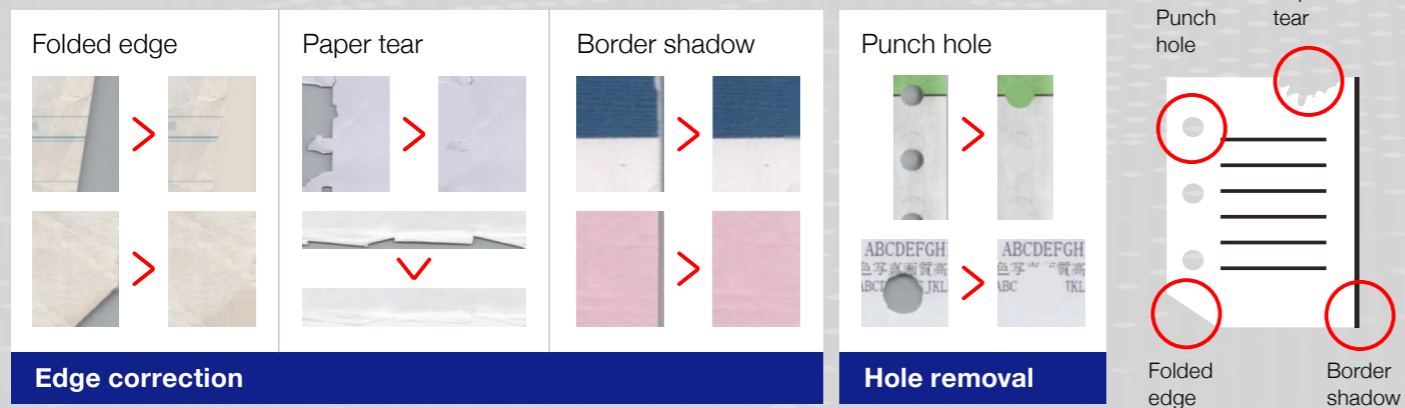

## Document edge restoration

Document edges such as folds, tears, border shadows and punch holes in original documents can be easily scanned, corrected, and improved by utilising the surrounding document's colours.