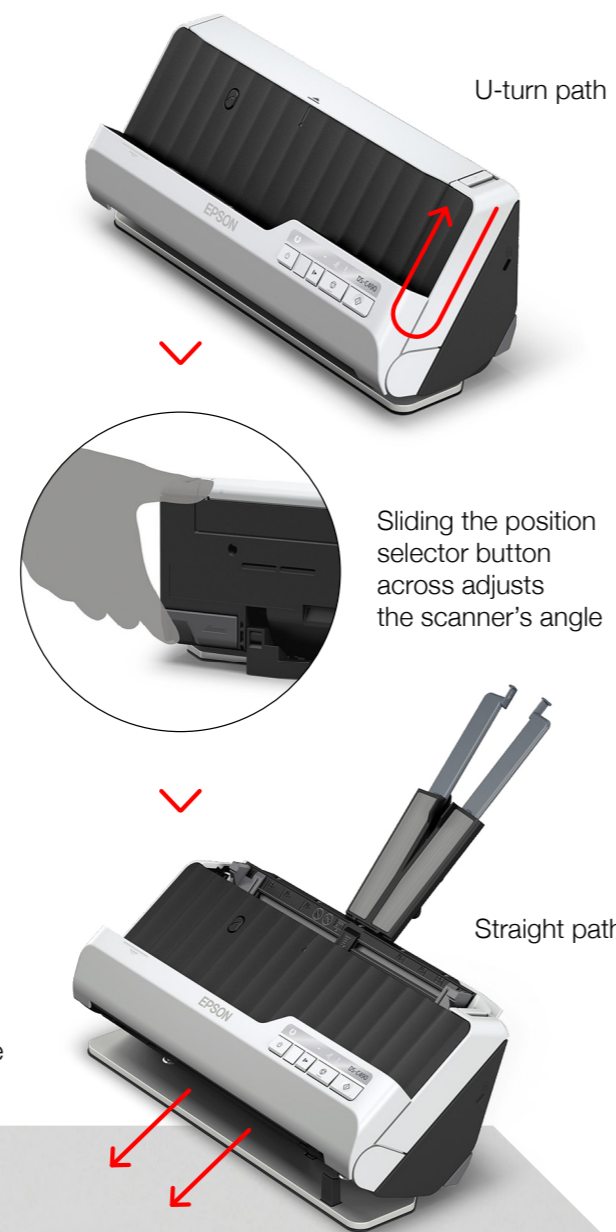

Choose your path

Epson is known for its ability to produce versatile, robust, and reliable devices – and our latest range of A4 compact desktop scanners are no exception.

Utilising our unique path position selector, these scanners can quickly switch between Straight path and U-turn path mid-operation to streamline productivity and scan a wider range of media without disruption.

Though compact in size, the scanner does not compromise on performance and is built using up to 30% recycled plastics* for the more environmentally conscious. It also helps organisations save on their energy usage when compared to comparable models in the market.

Paper is ejected from the front in straight path mode

Saving space, even while in use