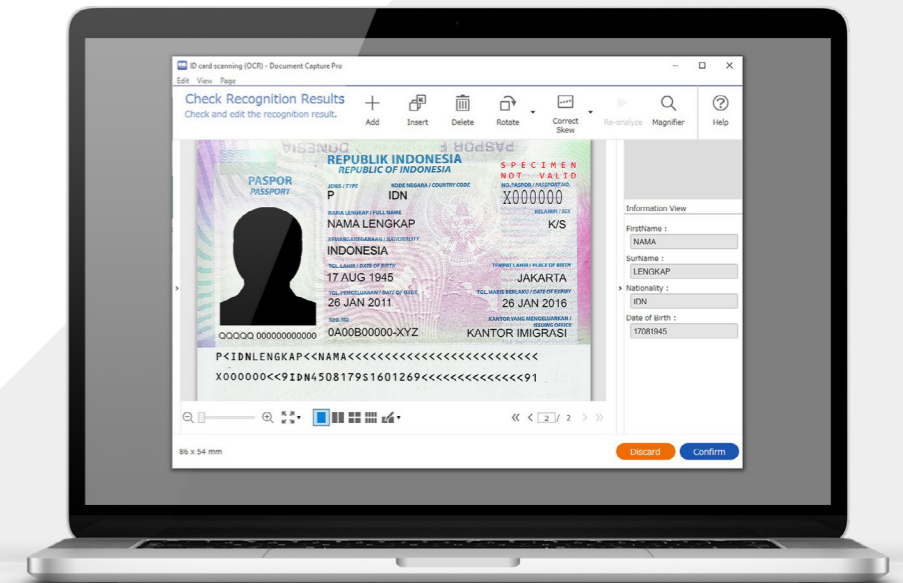

# Identity document MRZ scanning

For travel agencies, hotels, car rental providers and any other type of organisation that needs to scan and store passport and travel document information on a regular basis, these scanners offer immense value.

Document Capture Pro captures and indexes all personal data from the Machine Readable Zone of passports (MRZ) and travel documents (TD1) in excel compatible formats.

The MRZ data is read and an index preview is created