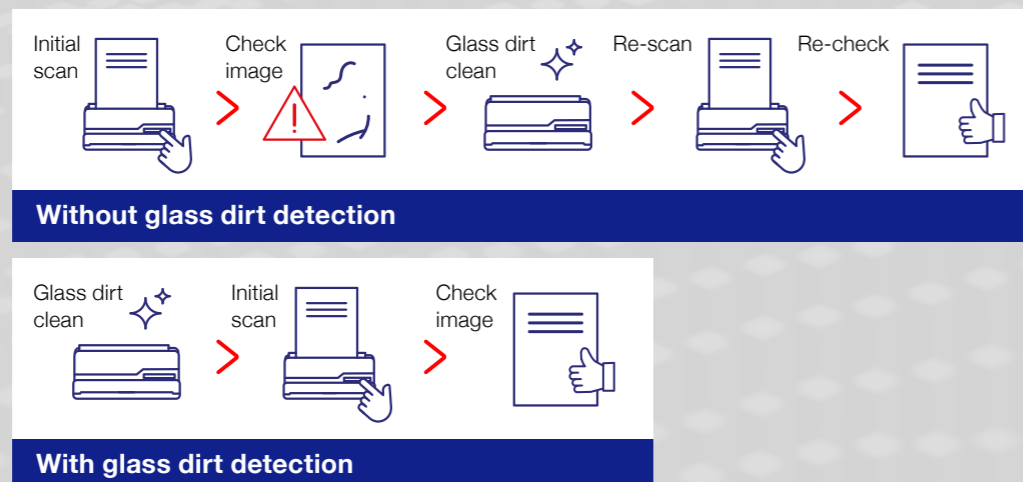

## Document edge restoration

Document edges such as folds, tears, border shadows and punch holes in original documents can be easily scanned, corrected, and improved by utilising the surrounding document's colours.

## Paper protection technology

To prevent damage to important documents and improve the peace of mind of every user, the machine will automatically halt the scan if it detects an abnormal load on the rollers or if the image is skewed.

## Dirt on glass detection

This latest range of scanners also feature advanced dirt detection technology taken from our established range of A4 sheet-fed scanners that alerts users when and where the scanner glass needs to be cleaned.