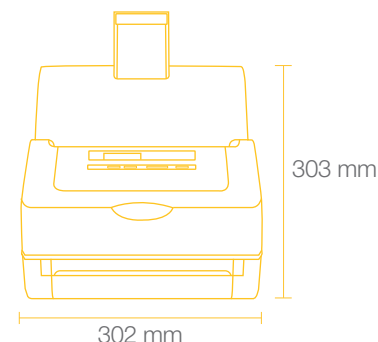

EPSON GT-S50 SERIES

WHAT'S IN THE BOX

Epson GT-S50 – B11B194021BY

- Epson GT-S50 scanner
- Carrier sheet
- AC adapter
- Warranty document
- USB cable
- Epson Event Manager 2.1, Copy Utility Presto! Page Manager 8 Standard, ABBYY FineReader 6.0(Win)/ 5.0(Mac) Sprint Plus, Presto! BizCard 5 SE

Epson GT-S50N (Windows only) – B11B194021NA

- Epson GT-S50 scanner
- Carrier sheet
- AC adapter
- Warranty document
- USB cable
- Epson Event Manager 2.1, Edimax Network interface, Copy Utility Presto! Page Manager 8 Standard, ABBYY FineReader 6.0(Win)/ 5.0(Mac) Sprint Plus, Presto! BizCard 5 SE

For more information please contact

Telephone: 0871 222 6702 (UK)
1800 409132 (Republic of Ireland)
E-mail: enquiries@epson.co.uk
Chat: etalk.epson-europe.com
Fax: 0871 222 6740

Web: www.epson.co.uk
www.epson.ie

Trademarks and registered trademarks are the property of Seiko Epson Corporation or their respective owners. Product information is subject to change without prior notice.

EPSON®