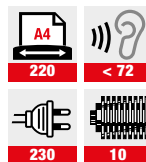

**INFORMATION
SECURITY**

INTIMUS NEOSHRED OFFICE SHREDDER

► Shreds paper and optical media in only one machine

DATA SHREDDER

Professional Data Shredders – A Synthesis of Technology, Performance and Design. The intimus Neoshred series is built from durable, precision engineered, high-performance components for personal use at home or in the office. The product series covers all requirements for the daily office use. It contains separated feeding slots and waste separation for paper & CD's. Neoshred Shredders accept staples, clips, credit cards & CD's. The 3-position multifunction switch and the automatic start and stop grant a user-friendly operation.

INNOVATIVE TECHNOLOGY

- Automatic start / stop
- Manual reverse
- Overheat and overload protection
- Lift Off Bin
- Separated slots for paper & CD's
- Also shreds:   

Modell intimus	NEOSHRED S11 CP4	NEOSHRED S13 CP4	NEOSHRED S18 CP4	NEOSHRED S21 CP4
Security level DIN 66 399	P4/T4+	P4/T4+	P4/T4+	P4/T4+
Cutting size (mm)	4 x 35	4 x 35	4 x 40	4 x 40
Shredding capacity * (80 g/m ²)	5	7	9	10
Cutting speed ** (mm/s)	3	3	3	3
Working width/format (mm)	220	220	220	220
Bin volume (l)	11	13	18	21
Noise level (approx. dB (A))	< 72	< 72	< 72	< 72
Input (V/Hz)	220V-240V/50Hz	220V-240V/50Hz	220V-240V/50Hz	220V-240V/50Hz
Dimensions W/D/H (cm)	30/20/35	30/20/37,5	35/23/40	35/23/44